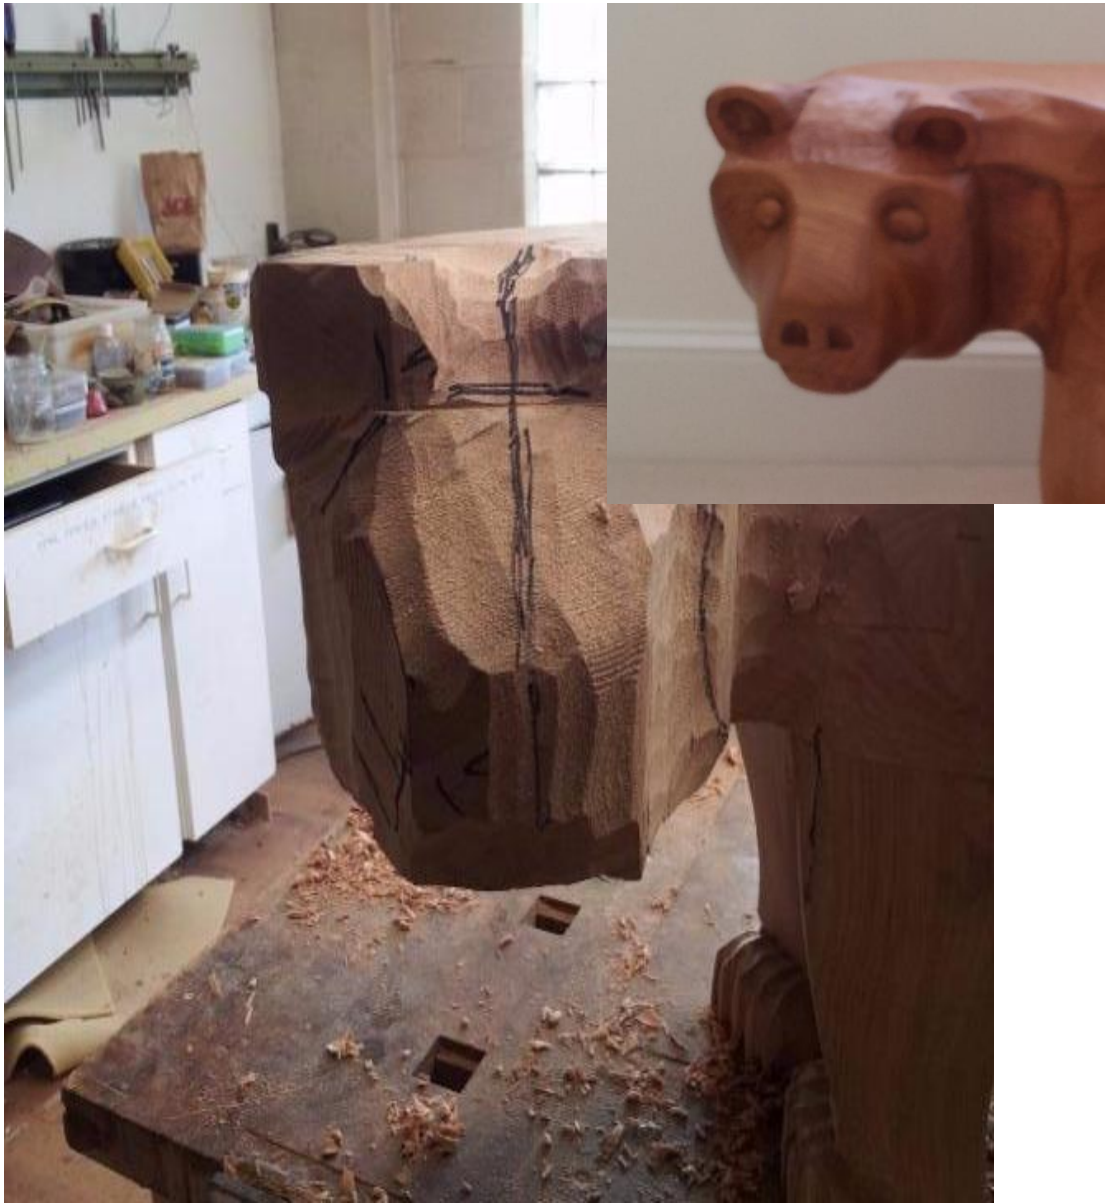

### Merry Christmas, Happy Hanukkah and Best wishes for the New Year!

Here are some updates on what I have going on, woodworking-wise. I have finished and delivered the Spirit Bear bench - below are some photos showing the faces being carved - and begun working on the Spider Bed. You might be a bit shocked by the idea of a spider bed, but in fact it is much more than that. I'm quite excited and I'll tell you about it with some photos.

[Visit Our Website](#)

---

**To the left is a bear face at the beginning stage of carving  
To the right the finished face**

---

Here is the same for the other face

## The story of the Spider Bed

A client with property on Lake Winnepesaukee has a family tale about one time when he and his kids had watched a duck swim across the lake and slurp up a huge spider from a web under the boathouse. Having seen Ants Totem, they decided I was the perfect furniture maker to build them a king sized bed with carvings that retold that story. I visited them at the property, and when he took me all around the area searching to show me a beaver dam behind which he and his sister had gone canoeing as children, I realized that the bed was to be a tribute not just to the spider, but to the love he and his wife have for the property which has been in the family for generations. The design is for a headboard and footboard with relief carved panels; the artwork in the panels inspired by Marc Chagall's monumental painting "My Life." These photos show four panels that are collages of scenes and events from the property. They are